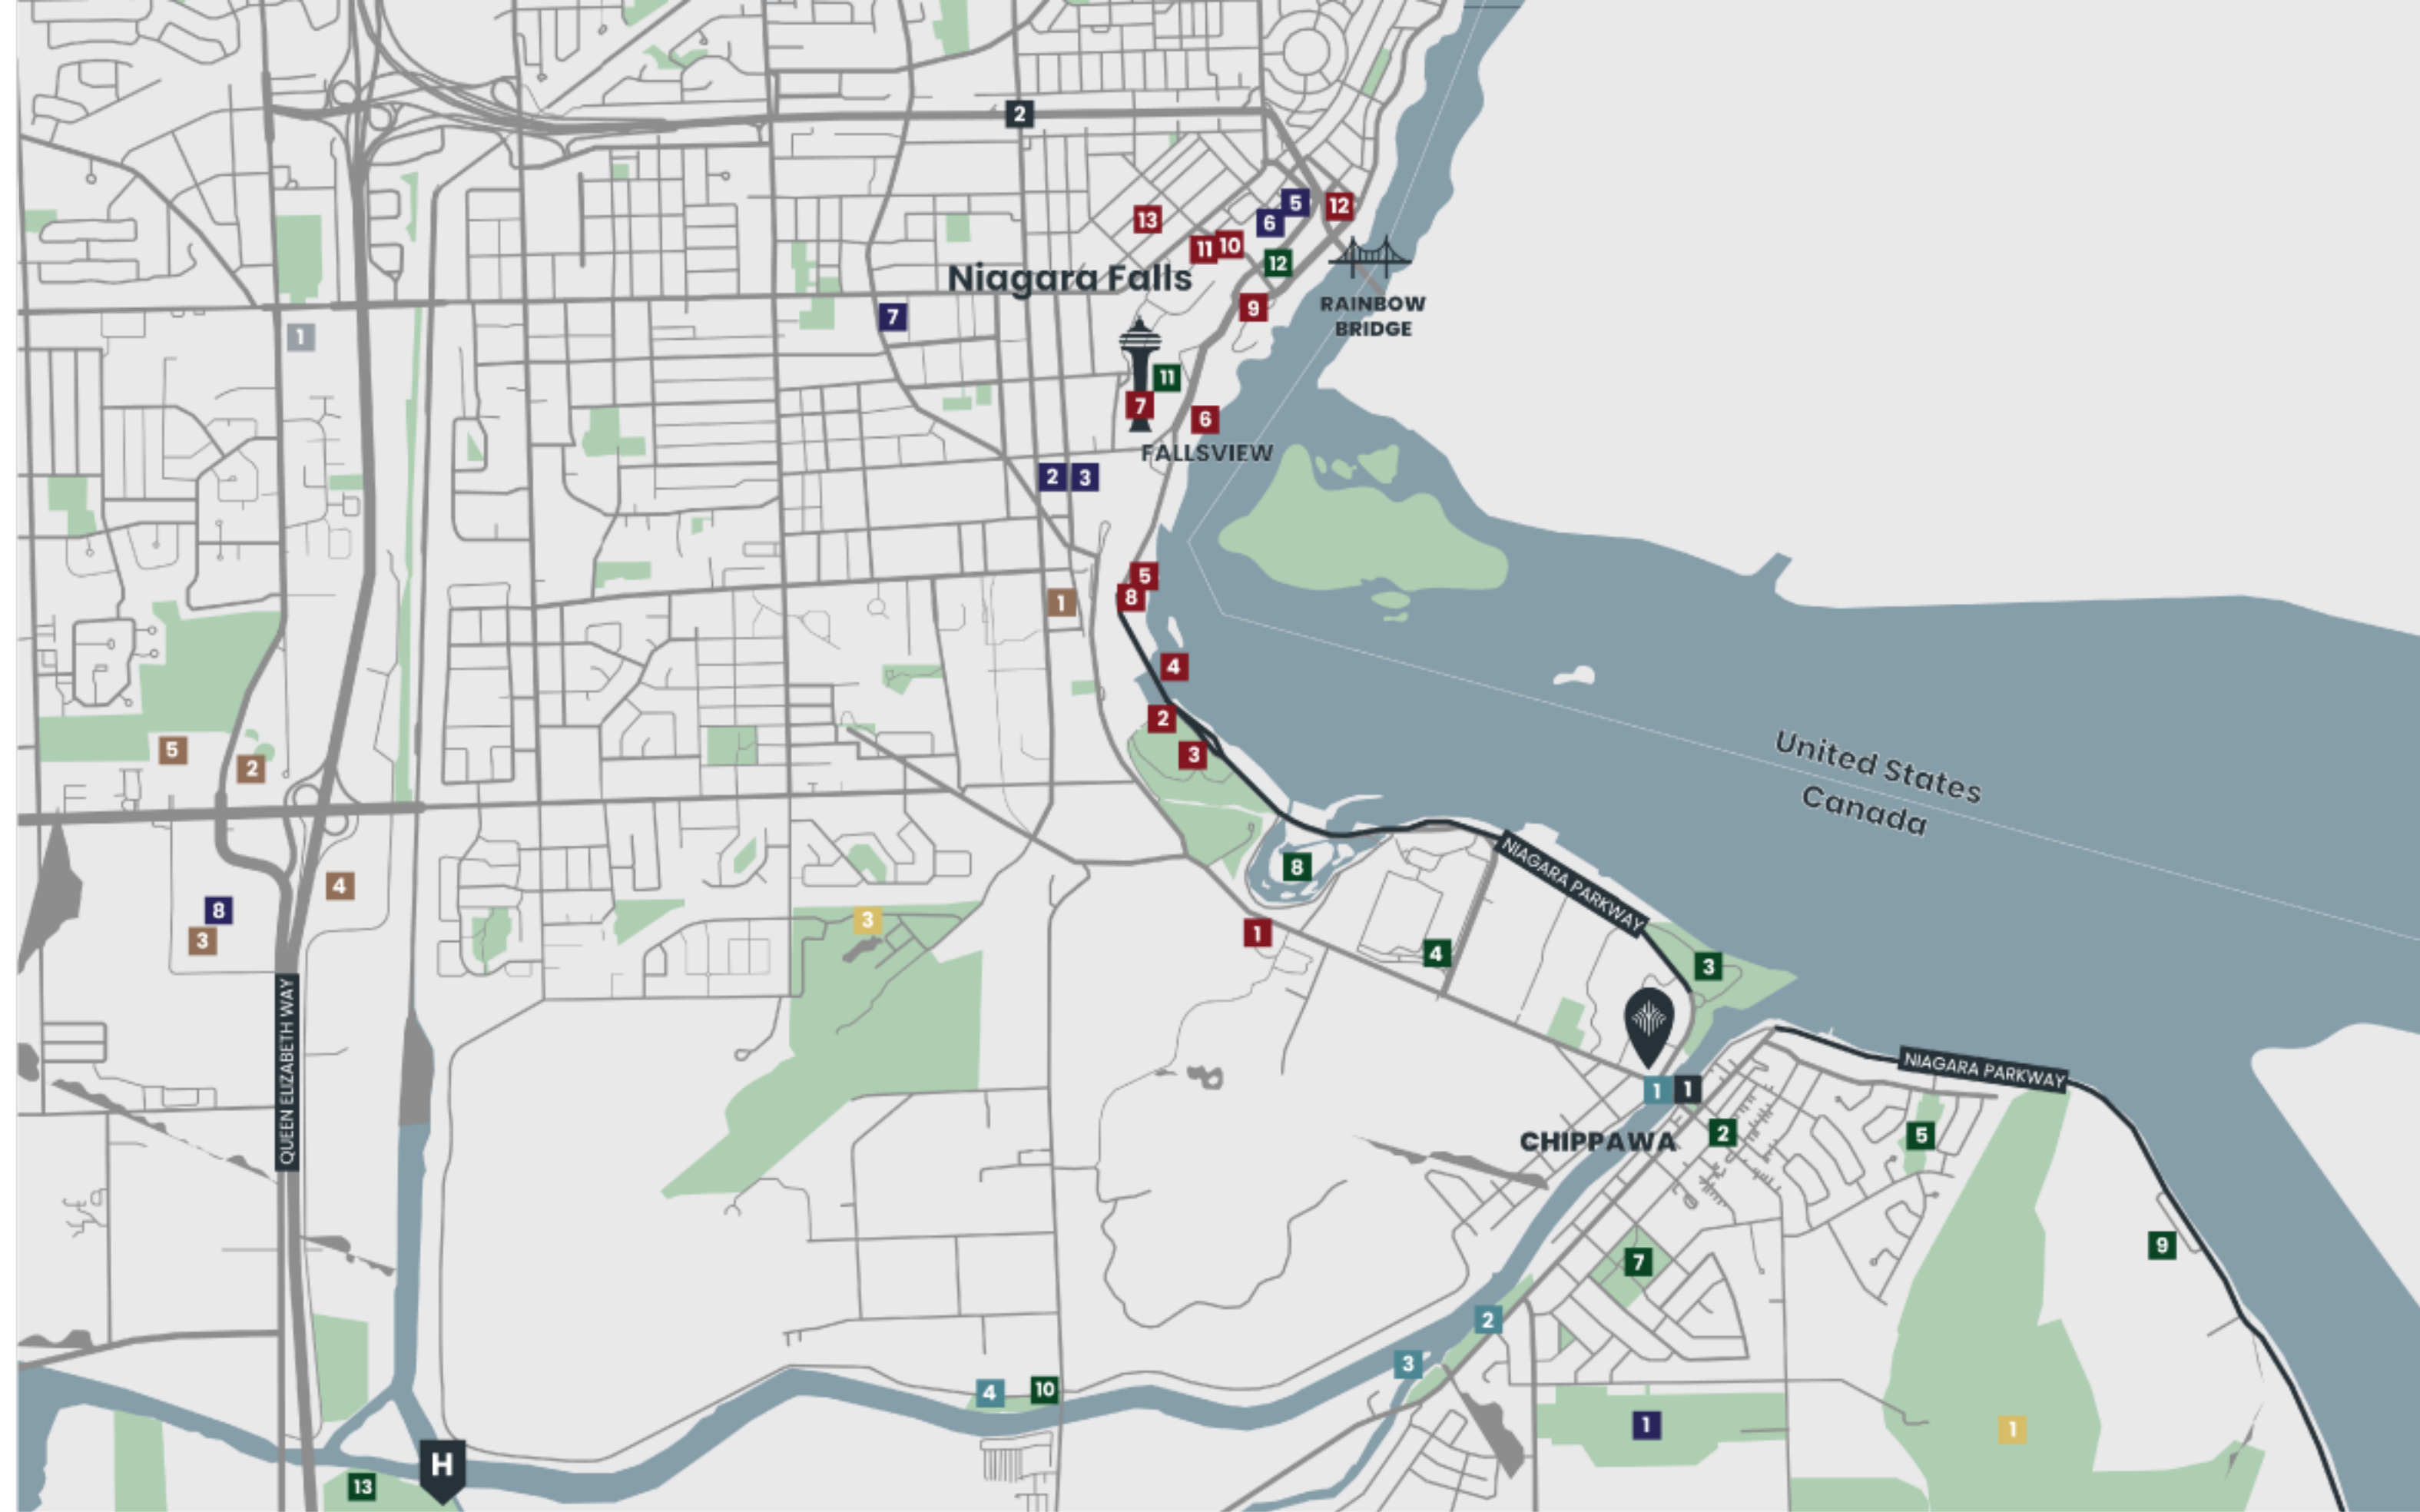

Amenities appear on map.  
 Amenities nearby, not shown on map.

Distance from:  
 Riverwalk Niagara

**Parks/Trails:**

1. Niagara Parkway	3 mins
2. Cummmington Square	1 min
3. Kingsbridge Park	1 min
4. Rapidsview Park	3 mins
5. Riverview Park	4 mins
6. Niagara River Recreational Trail	14 mins
7. Chippawa Lions Park	2 mins
8. Dufferin Islands	3 mins
9. Chippawa Battlefield Park	4 mins
10. George Bukator Park	5 mins
11. Queen Victoria Park	6 mins
12. Oakes Garden Theatre	7 mins
13. Baden-Powell Park	11 mins
14. Niagara Glen Hiking Trails	16 mins

**Attractions:**

1. Marineland	5 mins
2. Winter Festival Of Lights	6 mins
3. Floral Showhouse	5 mins
4. Niagara Falls (Horseshoe Falls)	4 mins
5. Tablerock Centre	6 mins
6. Fireworks – visible 200 nights a year from rooftop	mins
7. Skylon Tower	6 mins
8. Journey Behind The Falls	6 mins
9. Hornblower Niagara Cruises	7 mins
10. Clifton Hill	7 mins
11. Niagara Skywheel	8 mins
12. Bird Kingdom	7 mins
13. Greg Frewin Theatre	8 mins
14. Butterfly Conservatory – Niagara Botanical Gardens	20 mins
15. Niagara Helicopters	14 mins
16. Shaw Festival	32 mins
17. Safari Niagara	11 mins
18. Fort George	32 mins

**Watersports:**

1. Front St. Public Dock And Mckenzie Landing	PROPERTY ENT
2. Chippawa Boat Ramp And Naisbitt Parkette	2 mins
3. Niagara Boating Club	5 mins
4. Niagara Falls Rowing Club	5 mins
5. Niagara Parks Marina At Miller's Creek	17 mins
6. Smuggler's Cove Boat Club (NOTL)	30 mins

**Golf Course:**

1. Legends On The Niagara Golf Course	5 mins
2. Thundering Waters Golf Course	5 mins

**Shopping:**

1. Canada One Outlets	11 mins
2. Pen Centre	23 mins
3. Fairview Mall	22 mins

**Airports:**